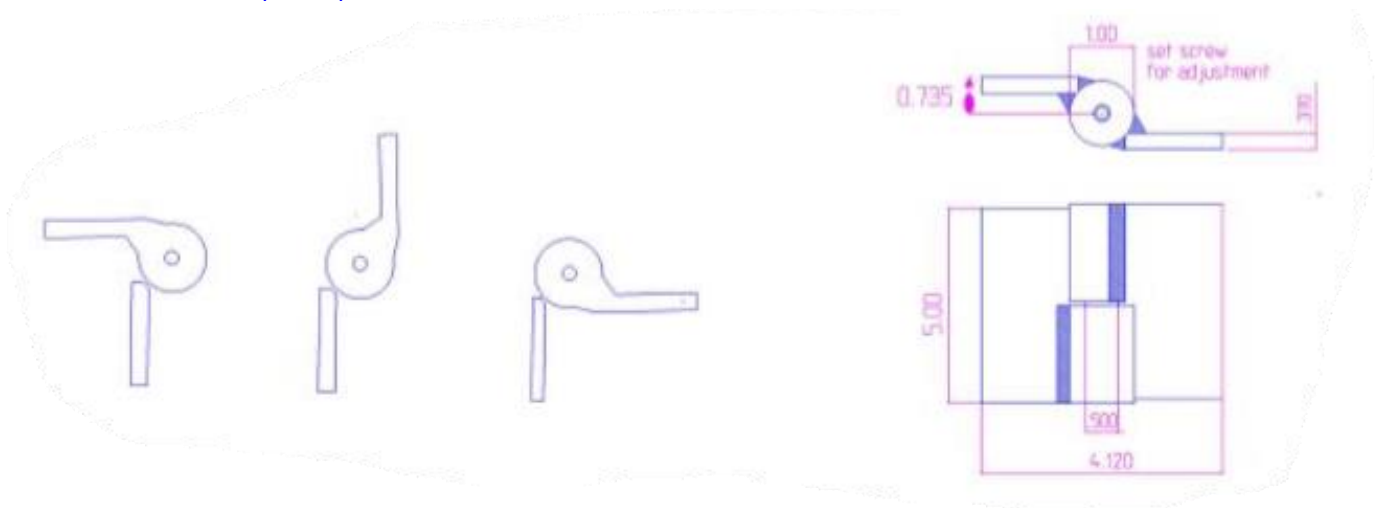

## 5" x 4 1/8" Heavy Duty Half Mortise Hinge

Model Number: 2500RH-304 Half Mortise

Price: £ 365

- Application: Half Mortise
- Type: Right-Hand
- Material Type: 304L Stainless Steel
- Maximum Door Weight: 1,000 lbs.
- Maximum Radial Load: 400 lbs.
- Mount: Weld-On or Bolt-On
- Approximate Width: 4 1/8"
- Height: 5"
- Weight: 4 lbs.
- Bearing Type: Needle & Thrust Bearings
- Finish: Plain
- Service: Heavy Duty