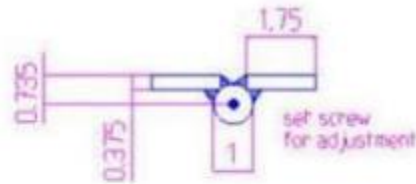

## 5" x 4 1/8" 304 Stainless Steel Heavy Duty Hinges

Model Number: 2500 RH-304

Price: £ 364.5

- Material Type: 304L Stainless Steel
- Mount: Weld On
- Maximum Door Weight: 1,000 LBS
- Maximum Radial Load: 400 LBS
- Approx Width: 4 1/8"
- Height: 5"
- Leaf Thickness: 3/8"
- Weight: 4 LBS