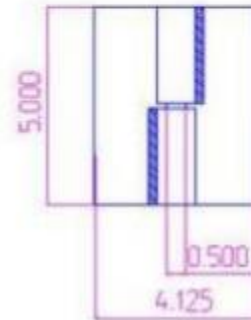

## 5" x 4 1/8" 304 Stainless Steel Heavy Duty Hinges

Model Number: 2500 RH-304

Price: £ 364.5

- Material Type: 304L Stainless Steel
- Mount: Weld On
- Maximum Door Weight: 1,000 LBS
- Maximum Radial Load: 400 LBS
- Approx Width: 4 1/8"
- Height: 5"
- Leaf Thickness: 3/8"
- Weight: 4 LBS