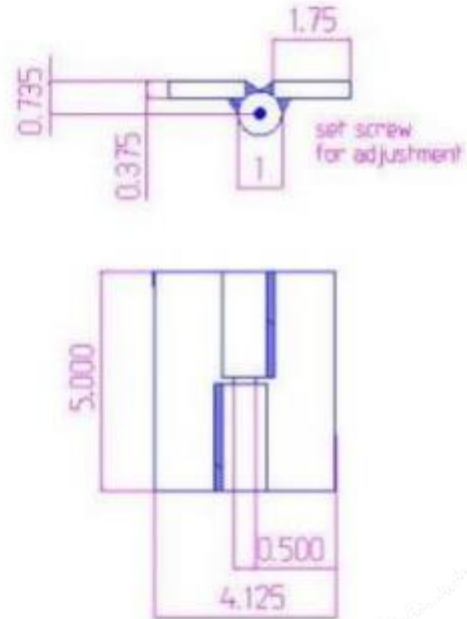

5" x 4 1/8" Stainless Steel Heavy Duty Hinges

Model Number: 2500RH-316

Price: £ 384.75

- Material Type: 316L Stainless Steel
- Mount: Weld On
- Maximum Door Weight: 1,000 LBS
- Maximum Radial Load: 400 LBS
- Approx Width: 4 1/8"
- Height: 5"
- Leaf Thickness: 3/8"
- Weight: 4 LBS