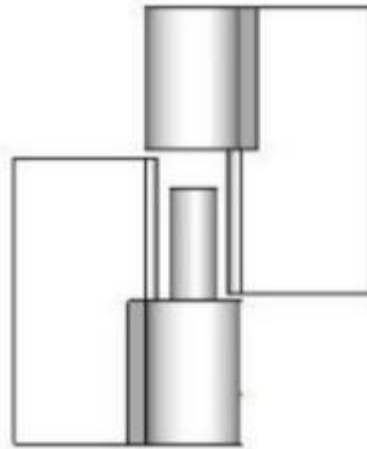

5" x 4 1/8" Stainless Steel Heavy Duty Hinges

Model Number: 2500RH-316

Price: £ 384.75

- Material Type: 316L Stainless Steel
- Mount: Weld On
- Maximum Door Weight: 1,000 LBS
- Maximum Radial Load: 400 LBS
- Approx Width: 4 1/8"
- Height: 5"
- Leaf Thickness: 3/8"
- Weight: 4 LBS