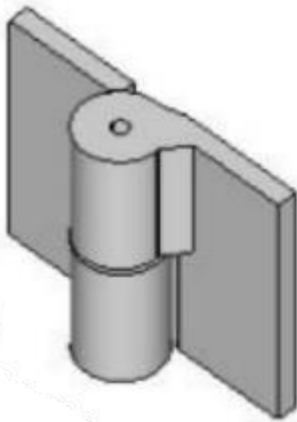

5" x 4 1/8" Stainless Steel Heavy Duty Hinges

Model Number: 2500RH-316

Price: £ 384.75

- Material Type: 316L Stainless Steel
- Mount: Weld On
- Maximum Door Weight: 1,000 LBS
- Maximum Radial Load: 400 LBS
- Approx Width: 4 1/8"
- Height: 5"
- Leaf Thickness: 3/8"
- Weight: 4 LBS