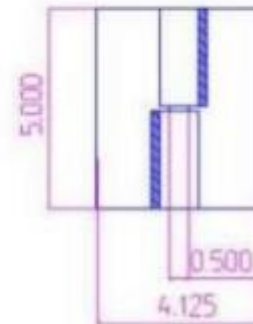

## 5" x 4 1/8" Carbon Steel Heavy Duty Hinge

Model Number: 2500RH-GALV

Price: £ 319.95

- Maximum Door Weight: 1,000 LBS
- Maximum Radial Load: 400 LBS
- Approx Width: 4 1/8"
- Height: 5"
- Leaf Thickness: 3/8"
- Weight: 4 LBS
- Mount: Bolt On
- Material Type: Carbon Steel
- Finish: Hot Dipped Galvanized