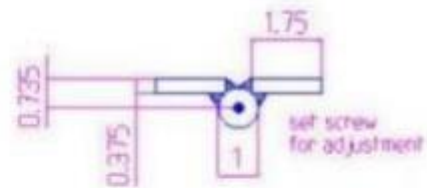

## 5" x 4 1/8" Carbon Steel Heavy Duty Hinge

Model Number: 2500RH-GALV

Price: £ 319.95

- Maximum Door Weight: 1,000 LBS
- Maximum Radial Load: 400 LBS
- Approx Width: 4 1/8"
- Height: 5"
- Leaf Thickness: 3/8"
- Weight: 4 LBS
- Mount: Bolt On
- Material Type: Carbon Steel
- Finish: Hot Dipped Galvanized