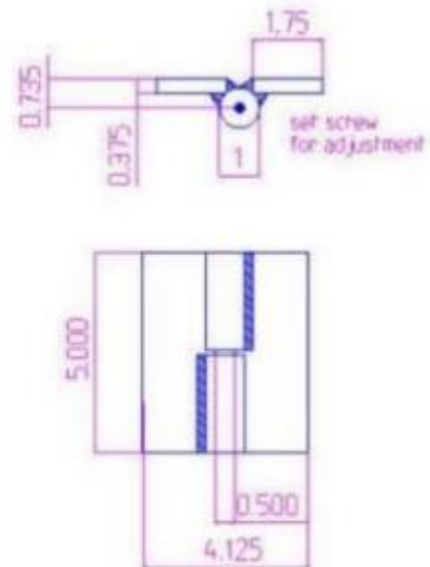

## 5" x 4 1/8" Carbon Steel Heavy Duty Hinge

Model Number: 2500RH-ZINC

Price: £ 279.45

- Maximum Door Weight: 1,000 LBS
- Maximum Radial Load: 400 LBS
- Approx Width: 4 1/8"
- Height: 5"
- Leaf Thickness: 3/8"
- Weight: 4 LBS
- Mount: Bolt On
- Material Type: Carbon Steel
- Finish: Zinc Plated