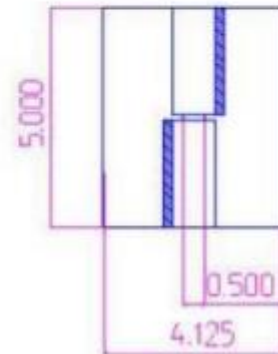

## 5" x 4 1/8" Carbon Steel Heavy Duty Hinges

Model Number: 2500RH

Price: £ 198.45

- Material Type: Carbon Steel
- Mount: Bolt On
- Maximum Door Weight: 1,000 LBS
- Maximum Radial Load: 400 LBS
- Approx Width: 4 1/8"
- Height: 5"
- Leaf Thickness: 3/8"
- Weight: 4 LBS