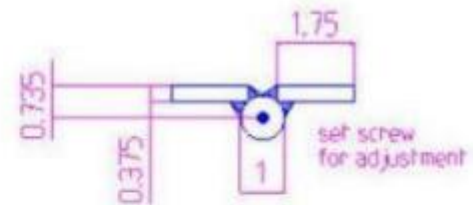

## 5" x 4 1/8" Carbon Steel Heavy Duty Hinges

Model Number: 2500RH

Price: £ 198.45

- Material Type: Carbon Steel
- Mount: Bolt On
- Maximum Door Weight: 1,000 LBS
- Maximum Radial Load: 400 LBS
- Approx Width: 4 1/8"
- Height: 5"
- Leaf Thickness: 3/8"
- Weight: 4 LBS