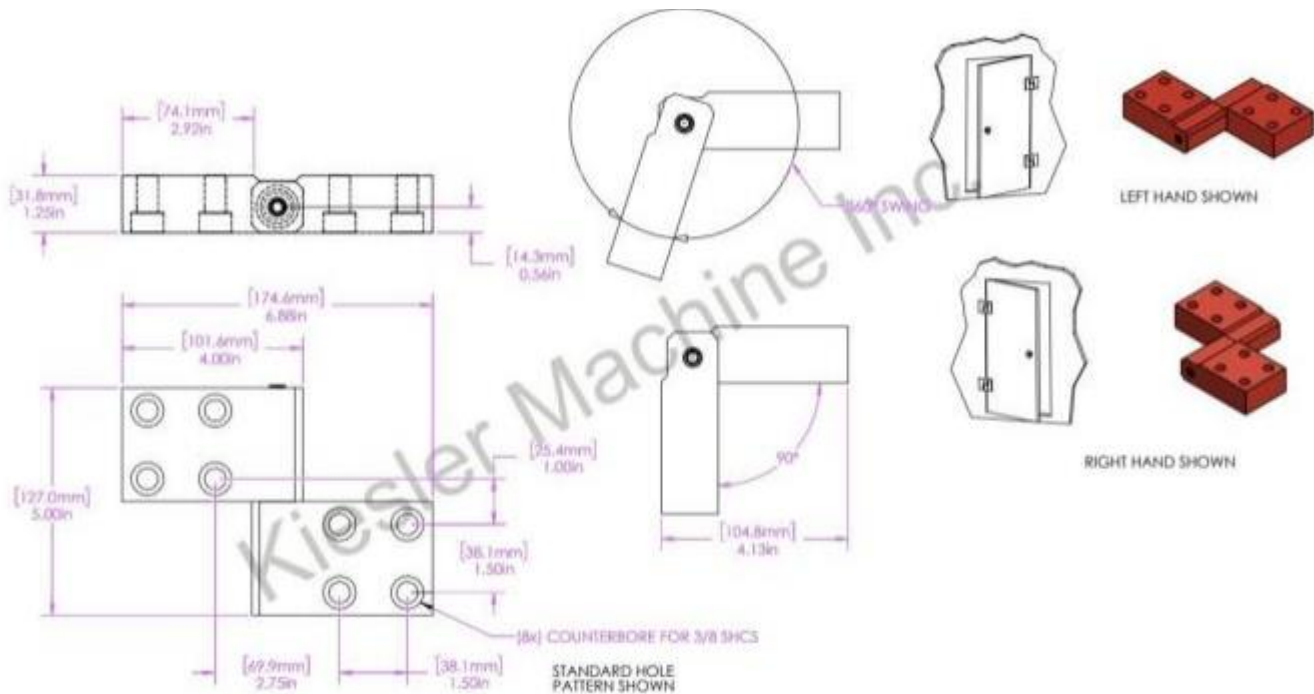

5" x 3" Model K Hinges

Model Number: 2500-K-LH-304

Price: £ 384

- Material Type: 304L Stainless Steel
- Maximum Vertical Load: 1000 LBS
- Maximum Radial Load: 400 LBS
- Approx. Width: 3"
- Height: 5"
- Leaf Thickness: 3/8"
- Weight: 7 LBS