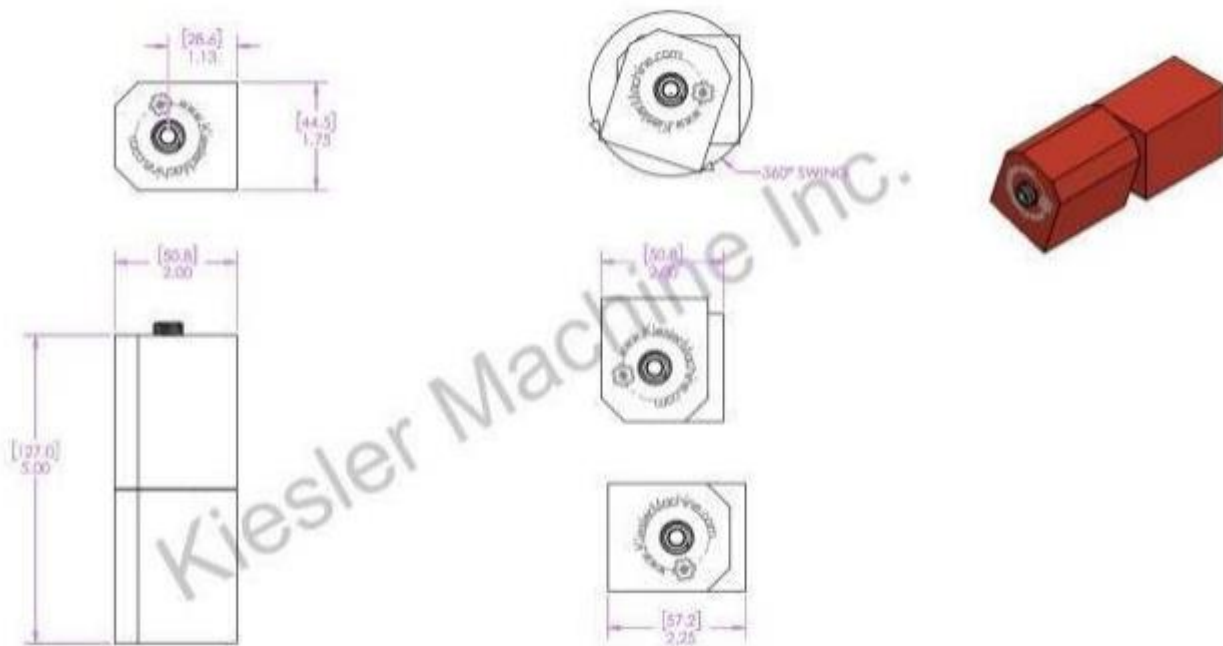

## 5" x 1 3/4 x 2" Barrel Hinge

Model Number: 2875KB

Price: £ 330

- Material Type: Carbon Steel
- Maximum Vertical Load: 3,000 LBS
- Maximum Radial Load: 1220 LBS
- Approx. Width: 2.25"
- Height: 5"
- Weight: 5 LBS
- Mounting: Weld-on