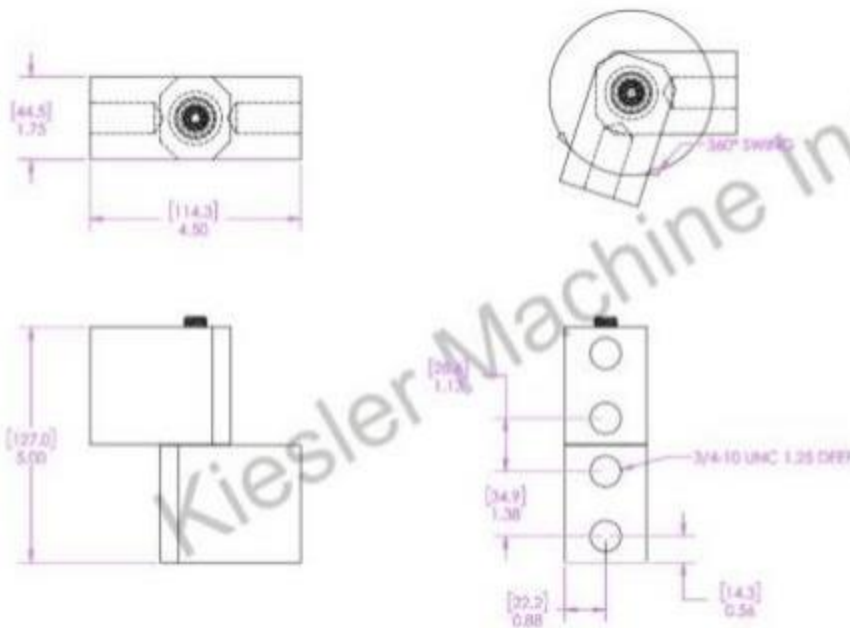

## 5"x 4"x 5" Extended Barrel Hinge

Model Number: 2875KS-316

Price: £ 664.20

- Material Type: 316L Stainless Steel
- Maximum Vertical Load: 3,000 LBS
- Maximum Radial Load: 1,220 LBS
- Approx. Width: 4.5"
- Height: 5"
- Weight: 6.4 LBS