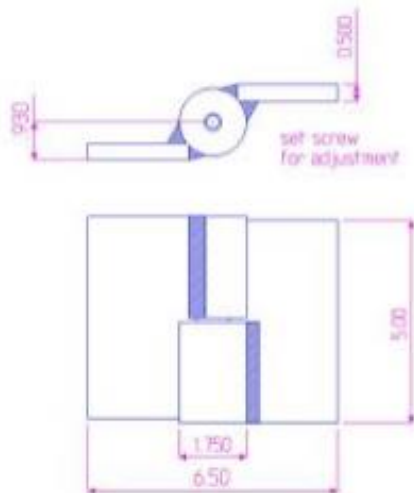

5" x 6 1/2" Heavy Duty Half Mortise Hinge

Model Number: 2875LH-304 Half Mortise

Price: £ 620

- Application: Half Mortise
- Type: Right-Hand
- Material Type: 304L Stainless Steel
- Maximum Door Weight: 1,000 lbs.
- Maximum Radial Load: 400 lbs.
- Mount: Weld-On or Bolt-On
- Approximate Width: 4 1/8"
- Height: 5"
- Weight: 4 lbs.
- Bearing Type: Needle & Thrust Bearings
- Finish: Plain
- Service: Heavy Duty