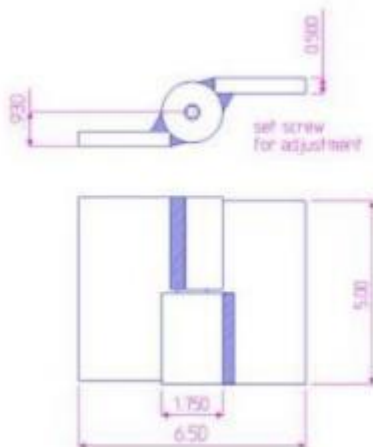

## 5" x 6 1/2" Heavy Duty Half Mortise Hinge

Model Number: 2875LH-316 Half Mortise

Price: £ 645

- Application: Half Mortise
- Type: Right-Hand
- Material Type: 316L Stainless Steel
- Maximum Door Weight: 1,000 lbs.
- Maximum Radial Load: 400 lbs.
- Mount: Weld-On or Bolt-On
- Approximate Width: 4 1/8"
- Height: 5"
- Weight: 4 lbs.
- Bearing Type: Needle & Thrust Bearings
- Finish: Plain
- Service: Heavy Duty