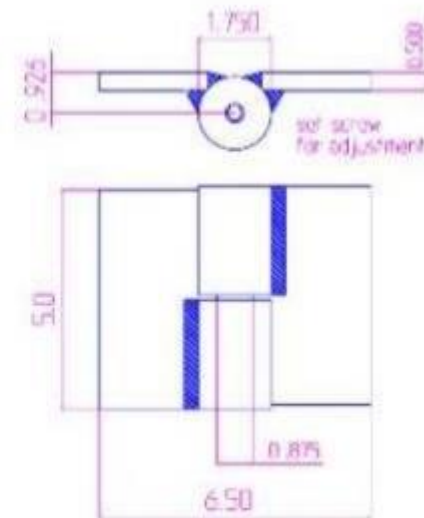

## 5" x 6 1/2" Carbon Steel Heavy Duty Hinges

Model Number: 2875LH-GALV

Price: £ 530.55

- Maximum Door Weight: 3,000 LBS
- Maximum Radial Load: 1,220 LBS
- Approx Width: 6 1/2"
- Height: 5"
- Leaf Thickness: 1/2"
- Weight: 7 LBS
- Mount: Weld On
- Material Type: Carbon Steel
- Finish: Hot Dipped Galvanized