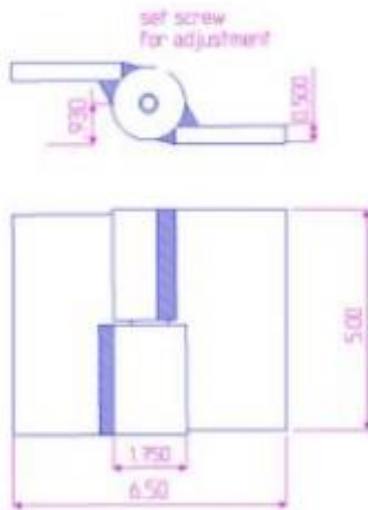

## 5" x 6 1/2" Heavy Duty Half Mortise Hinge

Model Number: 2875RH-304 Half Mortise

Price: £ 620

- Application: Half Mortise
- Type: Right Hand
- Material Type: 304L Stainless Steel
- Maximum Door Weight: 3,000 lbs.
- Maximum Radial Load: 1,220 lbs.
- Mount: Weld-On or Bolt-On
- Approximate Width: 6 1/2"
- Height: 5"
- Weight: 7 lbs.
- Bearing Type: Needle & Thrust Bearings
- Finish: Plain
- Service: Heavy Duty