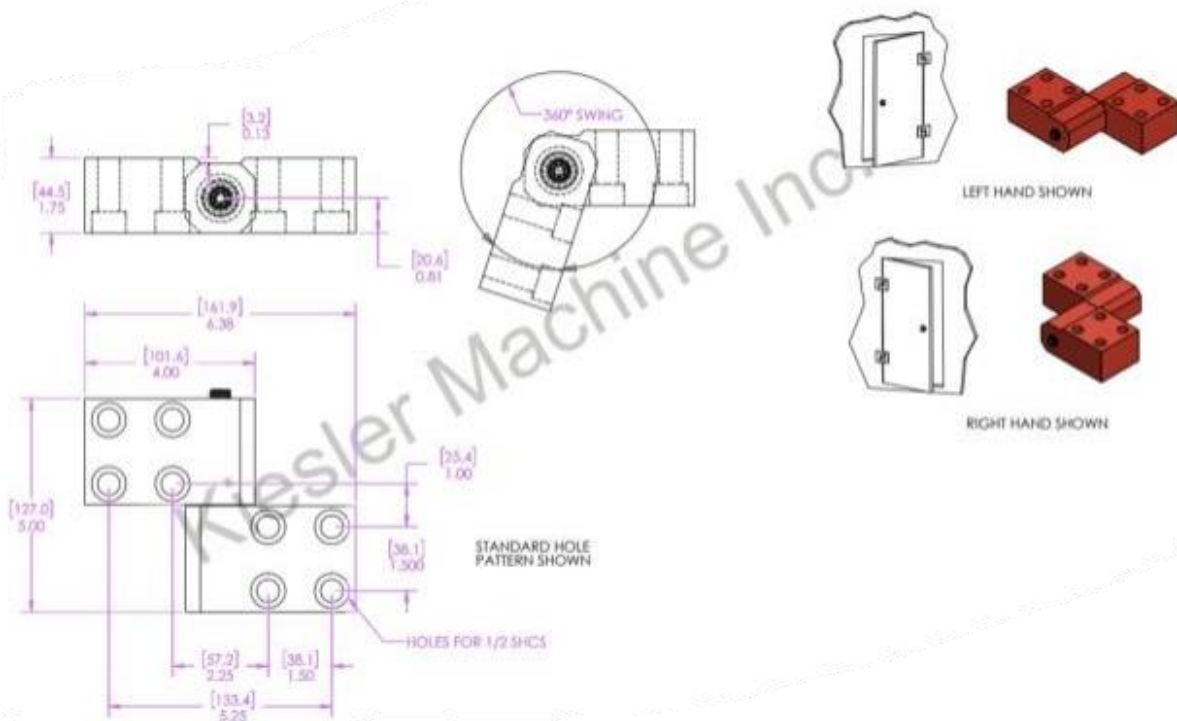

## 5"x 4.5" Model K Hinges

Model Number: 2875-K-LH-304

Price: £ 610

- Material Type: 304L Stainless Steel
- Maximum Vertical Load: 3,000 LBS
- Maximum Radial Load: 1220 LBS
- Approx. Width: 4.5"
- Height: 5"
- Leaf Thickness: 1/2"
- Weight: 9 LBS