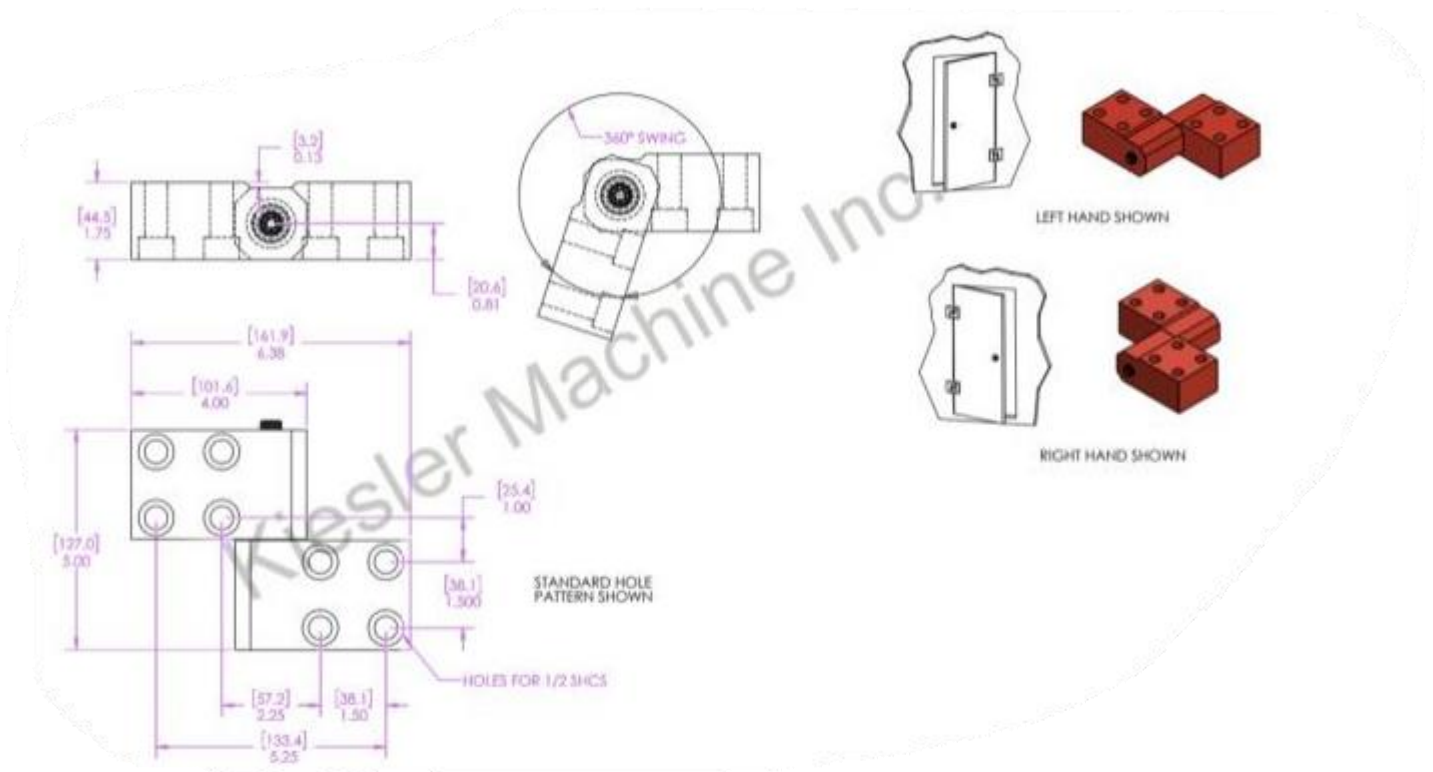

5"x 4.5" Model K Hinges

Model Number: 2875-K-LH-316

Price: £ 648

- Material Type: 316L Stainless Steel
- Maximum Vertical Load: 3,000 LBS
- Maximum Radial Load: 1220 LBS
- Approx. Width: 4.5"
- Height: 5"
- Leaf Thickness: 1/2"
- Weight: 9 LBS