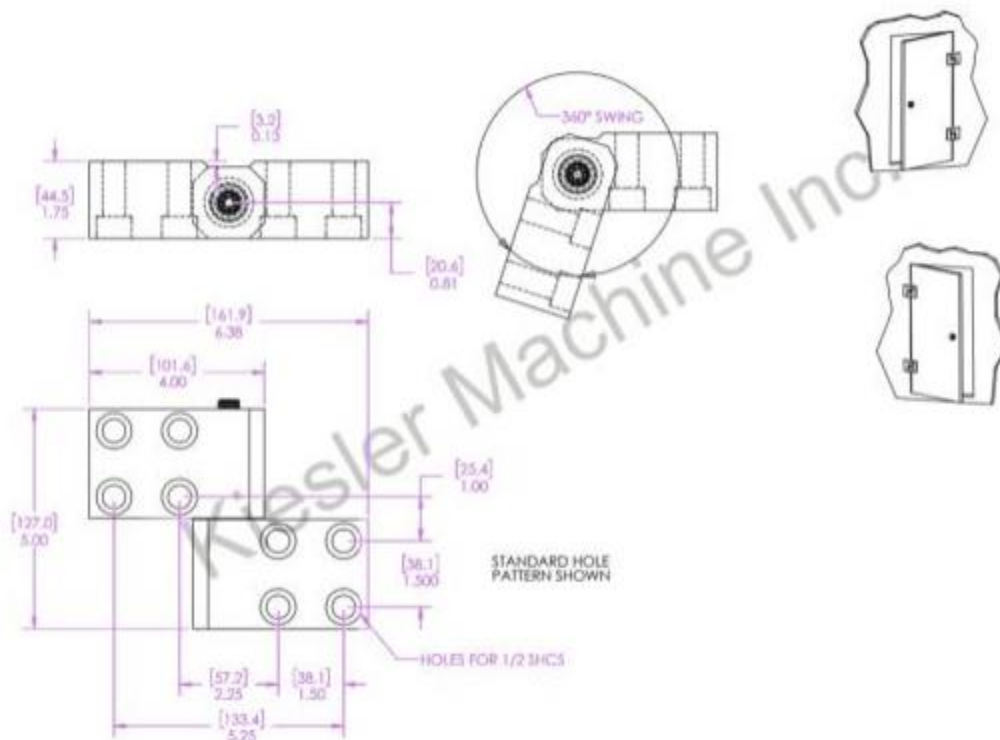

5"x 4"x 5" Model K Hinge

Model Number: 2875-K-RH-304

Price: £ 610

- Material Type: 304L Stainless Steel
- Maximum Vertical Load: 3,000 LBS
- Maximum Radial Load: 1220 LBS
- Approx. Width: 4.5"
- Height: 5"
- Leaf Thickness: 1/2"
- Weight: 9 LBS