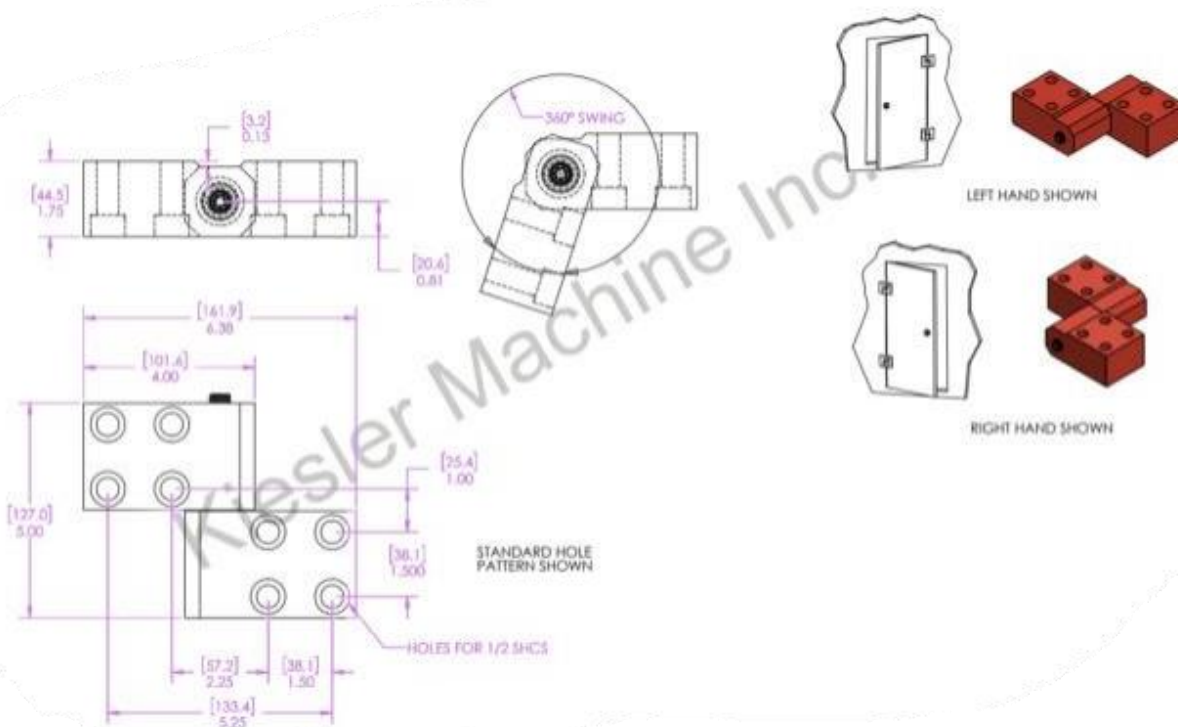

5"x 4.5" Model K Hinges

Model Number: 2875-K-RH-304

Price: £ 610

- Material Type: 304L Stainless Steel
- Maximum Vertical Load: 3,000 LBS
- Maximum Radial Load: 1220 LBS
- Approx. Width: 4.5"
- Height: 5"
- Leaf Thickness: 1/2"
- Weight: 9 LBS