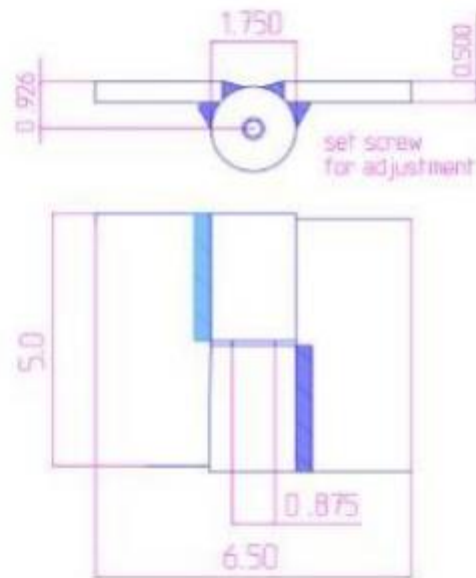

5" x 6 1/2" Stainless Steel Heavy Duty Hinges

Model Number: 2875 LH-304

Price: £ 619.65

- Maximum Door Weight: 3,000 LBS
- Maximum Radial Load: 1,220 LBS
- Approx Width: 6 1/2"
- Height: 5"
- Leaf Thickness: 1/2"
- Weight: 7 LBS
- Mount: Weld On
- Material Type: 304L Stainless Steel
- Finish: Plain