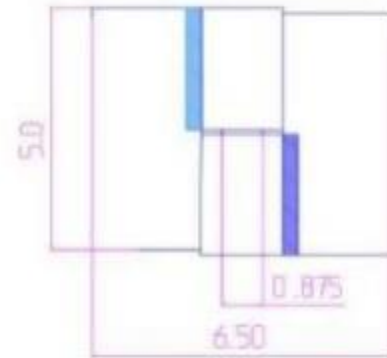

5" x 6 1/2" Stainless Steel Heavy Duty Hinges

Model Number: 2875RH-304

Price: £ 619.65

- Maximum Door Weight: 3,000 LBS
- Maximum Radial Load: 1,220 LBS
- Approx Width: 6 1/2"
- Height: 5"
- Leaf Thickness: 1/2"
- Weight: 7 LBS
- Mount: Weld On
- Material Type: 304L Stainless Steel
- Finish: Plain