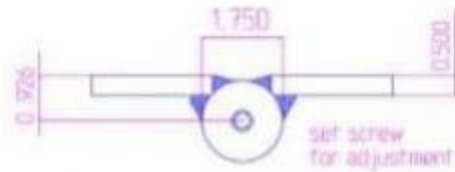

5" x 6 1/2" Stainless Steel Heavy Duty Hinges

Model Number: 2875RH-304

Price: £ 619.65

- Maximum Door Weight: 3,000 LBS
- Maximum Radial Load: 1,220 LBS
- Approx Width: 6 1/2"
- Height: 5"
- Leaf Thickness: 1/2"
- Weight: 7 LBS
- Mount: Weld On
- Material Type: 304L Stainless Steel
- Finish: Plain