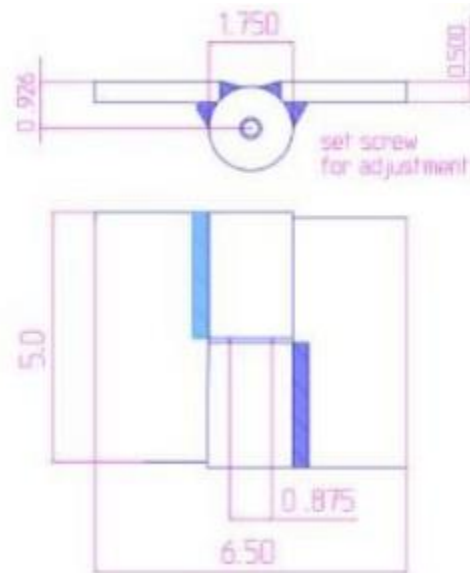

## 5" x 6 1/2" Stainless Steel Heavy Duty Hinges

Model Number: 2875RH-316

Price: £ 643.95

- Maximum Door Weight: 3,000 LBS
- Maximum Radial Load: 1,220 LBS
- Approx Width: 6 1/2"
- Height: 5"
- Leaf Thickness: 1/2"
- Weight: 7 LBS
- Mount: Weld On
- Material Type: 316L Stainless Steel
- Finish: Plain