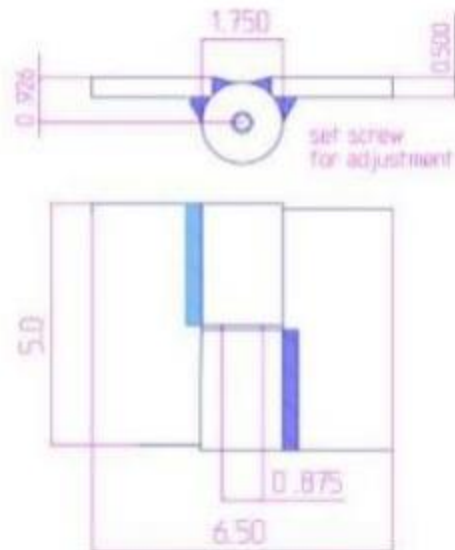

5" x 6 1/2" Stainless Steel Heavy Duty Hinges

Model Number: 2875 RH-316

Price: £ 643.95

- Maximum Door Weight: 3,000 LBS
- Maximum Radial Load: 1,220 LBS
- Approx Width: 6 1/2"
- Height: 5"
- Leaf Thickness: 1/2"
- Weight: 7 LBS
- Mount: Weld On
- Material Type: 316L Stainless Steel
- Finish: Plain