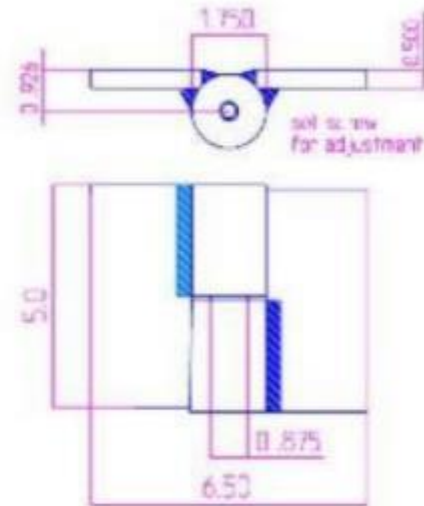

## 5" x 6 1/2" Carbon Steel Heavy Duty Hinges

Model Number: 2875 RH

Price: £ 370

- Maximum Door Weight: 3,000 LBS
- Maximum Radial Load: 1,220 LBS
- Approx Width: 6 1/2"
- Height: 5"
- Leaf Thickness: 1/2"
- Weight: 7 LBS
- Mount: Weld On
- Material Type: Carbon Steel
- Finish: Primer