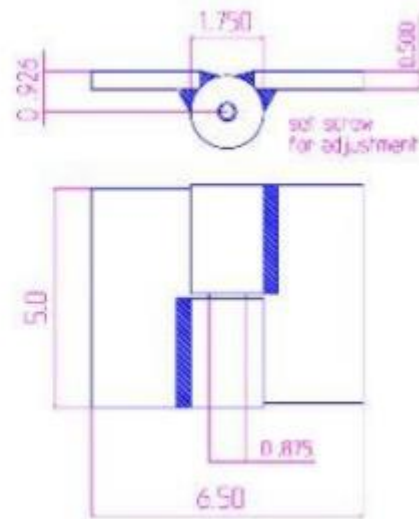

5" x 6 1/2" Carbon Steel Heavy Duty Hinges

Model Number: 2875 RH

Price: £ 372.6

- Maximum Door Weight: 3,000 LBS
- Maximum Radial Load: 1,220 LBS
- Approx Width: 6 1/2"
- Height: 5"
- Leaf Thickness: 1/2"
- Weight: 7 LBS
- Mount: Weld On
- Material Type: Carbon Steel
- Finish: Primer