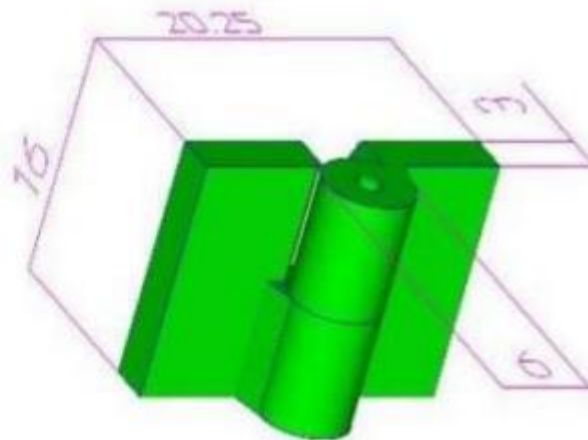

16" x 20 1/4" Carbon Steel Heavy Duty Hinges

Model Number: 3000LH-ZINC

Price: £ 5366.25

- Maximum Door Weight: 40,000 LBS
- Maximum Radial Load: 25,000LBS
- Approx Width: 20 1/4"
- Height: 16"
- Weight : 480 LBS
- Leaf Thickness: 3"
- Mount: Weld On
- Material Type: Carbon Steel
- Finish: Hot Dipped Galvanized