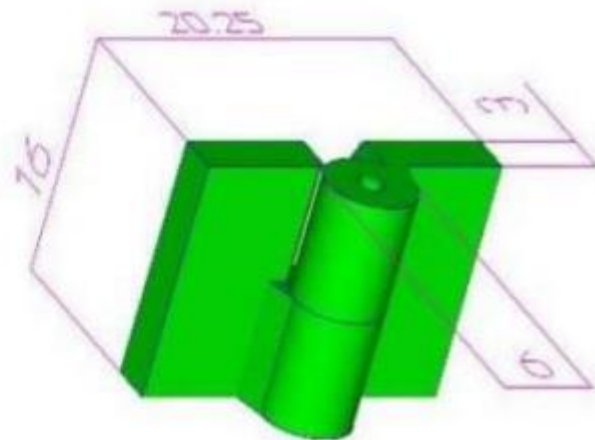

## 16" x 20 1/4" Carbon Steel Heavy Duty Hinges

Model Number: 3000RH-ZINC

Price: £ 5366.25

- Maximum Door Weight: 40,000 LBS
- Maximum Radial Load: 25,000LBS
- Approx Width: 20 1/4"
- Height: 16"
- Weight : 480 LBS
- Leaf Thickness: 3"
- Mount: Weld On
- Material Type: Carbon Steel
- Finish: Zinc Plated