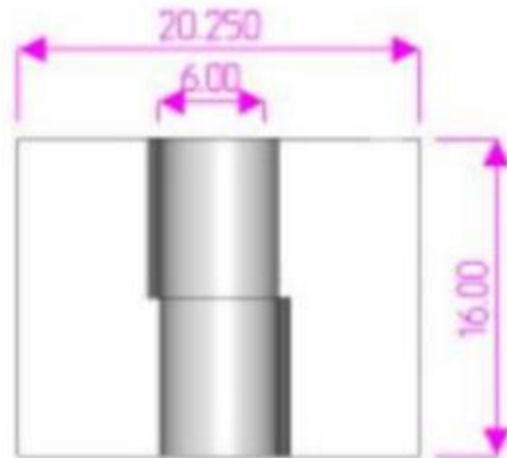

16" x 20 1/4" Stainless Steel Heavy Duty Hinges

Model Number: 3000 LH-304

Price: £ On Request

- Maximum Door Weight: 40,000 LBS
- Maximum Radial Load: 25,000LBS
- Approx Width: 20 1/4"
- Height: 16"
- Weight : 480 LBS
- Leaf Thickness: 3"
- Mount: Weld On
- Material Type: 304L Stainless Steel
- Finish: Plain