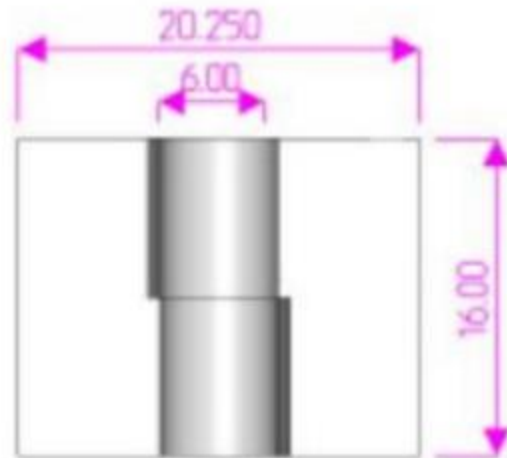

16" x 20 1/4" Stainless Steel Heavy Duty Hinges

Model Number: 3000 LH-316

Price: £ On Request

- Maximum Door Weight: 40,000 LBS
- Maximum Radial Load: 25,000LBS
- Approx Width: 20 1/4"
- Height: 16"
- Weight : 480 LBS
- Leaf Thickness: 3"
- Mount: Weld On
- Material Type: 316L Stainless Steel
- Finish: Plain