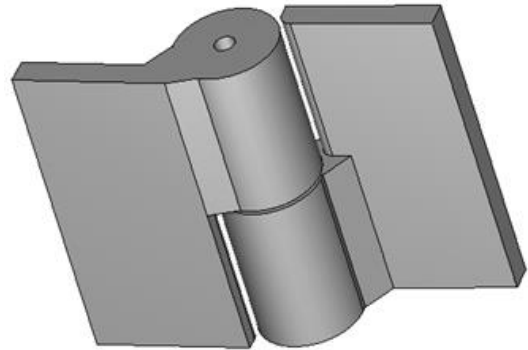

16" x 20 1/4" Stainless Steel Heavy Duty Hinges

Model Number: 3000 LH-316

Price: £ On Request

- Maximum Door Weight: 40,000 LBS
- Maximum Radial Load: 25,000LBS
- Approx Width: 20 1/4"
- Height: 16"
- Weight : 480 LBS
- Leaf Thickness: 3"
- Mount: Weld On
- Material Type: 316L Stainless Steel
- Finish: Plain