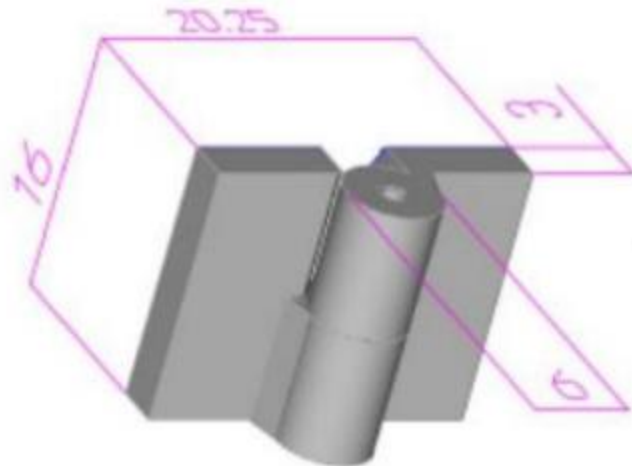

## 16" x 20 1/4" Stainless Steel Heavy Duty Hinges

Model Number: 3000 RH-304

Price: £ On Request

- Maximum Door Weight: 40,000 LBS
- Maximum Radial Load: 25,000LBS
- Approx Width: 20 1/4"
- Height: 16"
- Weight : 480 LBS
- Leaf Thickness: 3"
- Mount: Weld On
- Material Type: 304L Stainless Steel
- Finish: Plain