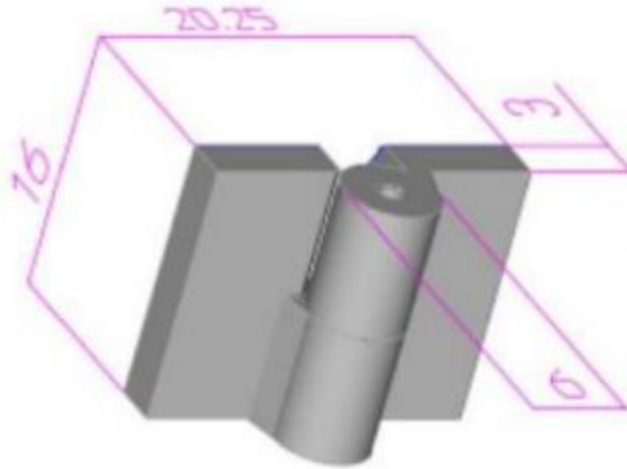

16" x 20 1/4" Stainless Steel Heavy Duty Hinges

Model Number: 3000 RH-304

Price: £ On Request

- Maximum Door Weight: 40,000 LBS
- Maximum Radial Load: 25,000LBS
- Approx Width: 20 1/4"
- Height: 16"
- Weight : 480 LBS
- Leaf Thickness: 3"
- Mount: Weld On
- Material Type: 304L Stainless Steel
- Finish: Plain