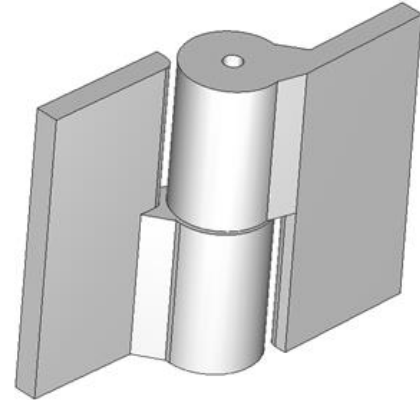

16" x 20 1/4" Stainless Steel Heavy Duty Hinges

Model Number: 3000 RH-304

Price: £ On Request

- Maximum Door Weight: 40,000 LBS
- Maximum Radial Load: 25,000LBS
- Approx Width: 20 1/4"
- Height: 16"
- Weight : 480 LBS
- Leaf Thickness: 3"
- Mount: Weld On
- Material Type: 304L Stainless Steel
- Finish: Plain