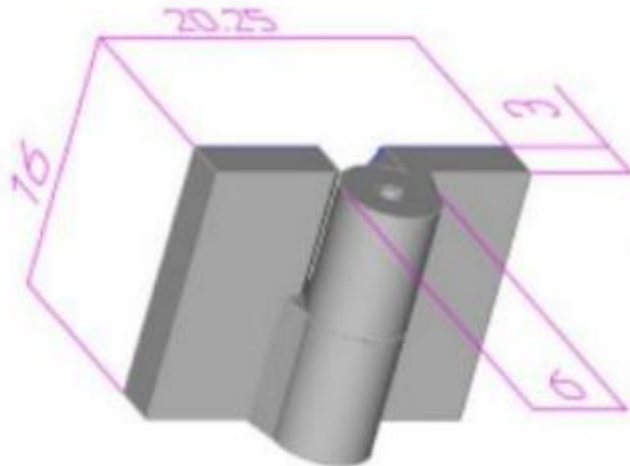

## 16" x 20 1/4" Stainless Steel Heavy Duty Hinges

Model Number: 3000 RH-316

Price: £ On Request

- Maximum Door Weight: 40,000 LBS
- Maximum Radial Load: 25,000LBS
- Approx Width: 20 1/4"
- Height: 16"
- Weight : 480 LBS
- Leaf Thickness: 3"
- Mount: Weld On
- Material Type: 316L Stainless Steel
- Finish: Plain