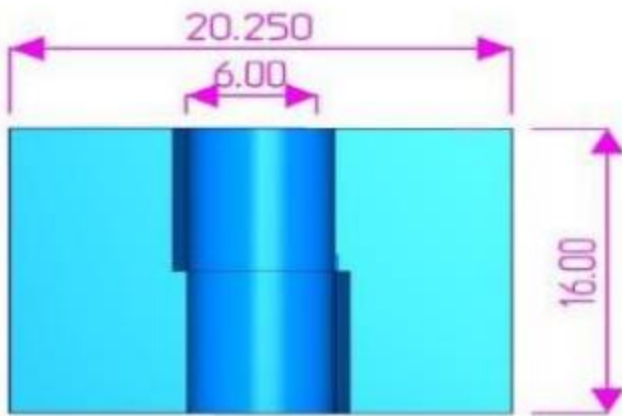

## 16" x 20 1/4" Carbon Steel Heavy Duty Hinges

Model Number: 3000 LH

Price: £ 4941

- Maximum Door Weight: 40,000 LBS
- Maximum Radial Load: 25,000LBS
- Approx Width: 20 1/4"
- Height: 16"
- Weight : 480 LBS
- Leaf Thickness: 3"
- Mount: Weld On
- Material Type: Carbon Steel
- Finish: Prime