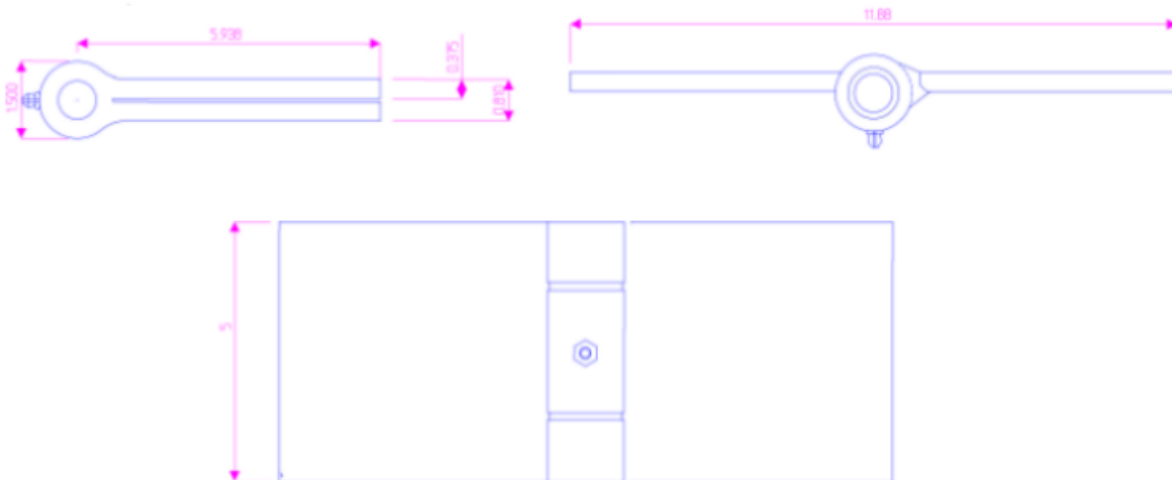

5" x 11 7/8" Stainless Steel Mortise Hinges

Model Number: 800-316 Full Mortise

Price: £ 562.95

- Application: Mortise
- Type: Non-Handed
- Material Type: 316L Stainless Steel
- Maximum Door Weight: 800 LBS
- Maximum Radial Load: 320 LBS
- Mount: Weld On
- Approx Width: 11 7/8"
- Height: 5"
- Bearing Type: Oil-Lite Bronze Bushing
- Finish: Plain
- Service: Medium Duty