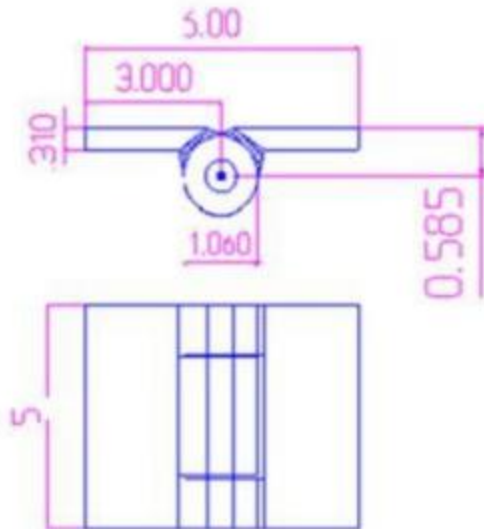

## 5" x 6" Stainless Steel Security Hinges

Model Number: 800-304

Price: £ 538.65

- Material Type: 304L Stainless Steel
- Mount: Weld On
- Type: Non-Handed
- Application: Security
- Maximum Door Weight: 800 LBS
- Maximum Radial Load: 320 LBS
- Approx Width: 6"
- Height: 5"
- Leaf Thickness: 5/16"
- Weight: 4 LBS