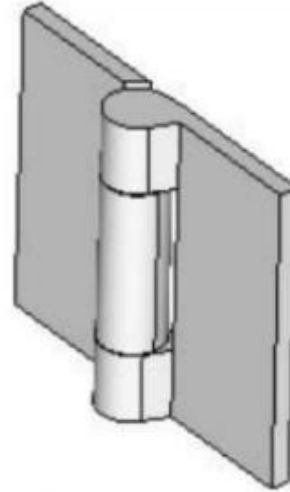

## 5" x 6" Stainless Steel Security Hinges

Model Number: 800-304

Price: £ 538.65

- Material Type: 304L Stainless Steel
- Mount: Weld On
- Type: Non-Handed
- Application: Security
- Maximum Door Weight: 800 LBS
- Maximum Radial Load: 320 LBS
- Approx Width: 6"
- Height: 5"
- Leaf Thickness: 5/16"
- Weight: 4 LBS