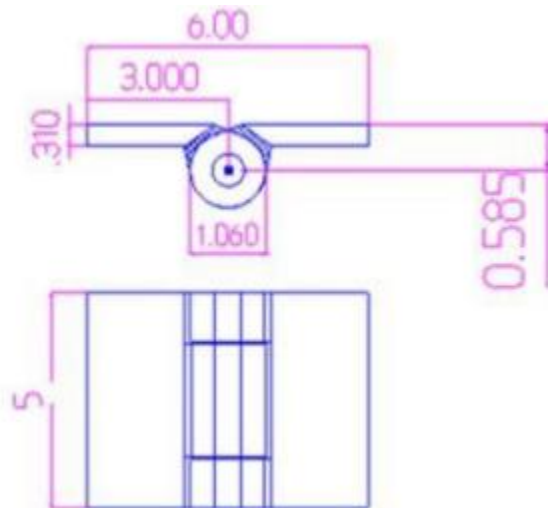

5" x 6" Stainless Steel Security Hinges

Model Number: 800-316

Price: £ 562.95

- Material Type: 316L Stainless Steel
- Mount: Weld On
- Type: Non-Handed
- Application: Security
- Maximum Door Weight: 800 LBS
- Maximum Radial Load: 320 LBS
- Approx Width: 6"
- Height: 5"
- Leaf Thickness: 5/16"
- Weight: 4 LBS