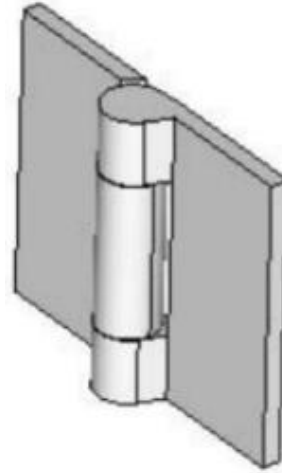

5" x 6" Stainless Steel Security Hinges

Model Number: 800-316

Price: £ 562.95

- Material Type: 316L Stainless Steel
- Mount: Weld On
- Type: Non-Handed
- Application: Security
- Maximum Door Weight: 800 LBS
- Maximum Radial Load: 320 LBS
- Approx Width: 6"
- Height: 5"
- Leaf Thickness: 5/16"
- Weight: 4 LBS