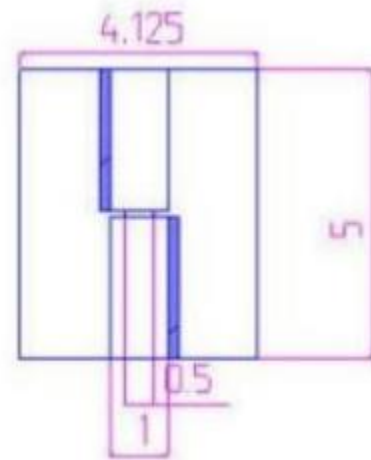

5" x 4 1/8" Stainless Steel Heavy Duty Hinge

Model Number: 2500LH-316

Price: £ 384.75

- Material Type: 316L Stainless Steel
- Mount: Weld On
- Maximum Door Weight: 1,000 LBS
- Maximum Radial Load: 400 LBS
- Approx Width: 4 1/8"
- Height: 5"
- Leaf Thickness: 3/8"
- Weight: 4 LBS