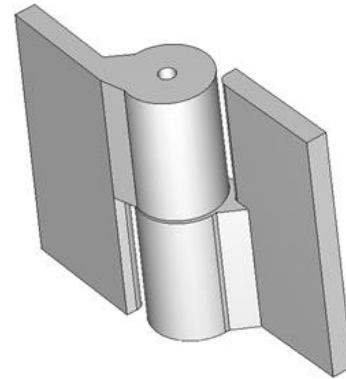

5" x 4 1/8" Stainless Steel Heavy Duty Hinge

Model Number: 2500LH-316

Price: £ 384.75

- Material Type: 316L Stainless Steel
- Mount: Weld On
- Maximum Door Weight: 1,000 LBS
- Maximum Radial Load: 400 LBS
- Approx Width: 4 1/8"
- Height: 5"
- Leaf Thickness: 3/8"
- Weight: 4 LBS