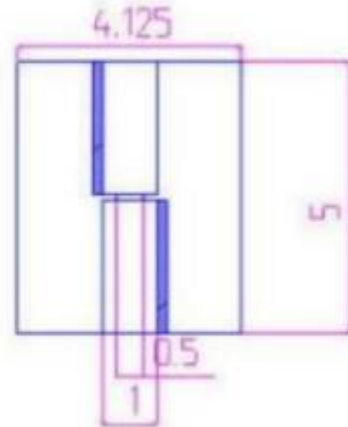

## 5" x 4 1/8" Stainless Steel Heavy Duty Hinges

Model Number: 2500LH-316

Price: £ 384.75

- Material Type: 316L Stainless Steel
- Mount: Weld On
- Maximum Door Weight: 1,000 LBS
- Maximum Radial Load: 400 LBS
- Approx Width: 4 1/8"
- Height: 5"
- Leaf Thickness: 3/8"
- Weight: 4 LBS