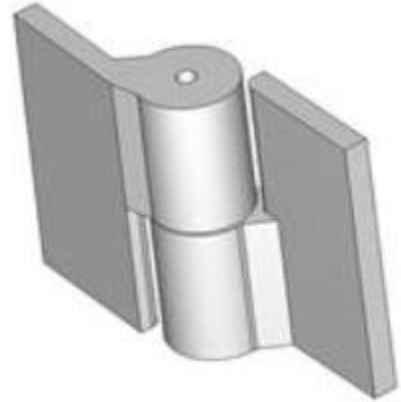

5" x 6 1/2" Stainless Steel Heavy Duty Hinges

Model Number: 2875LH-316

Price: £ 643.95

- Maximum Door Weight: 3,000 LBS
- Maximum Radial Load: 1,220 LBS
- Approx Width: 6 1/2"
- Height: 5"
- Leaf Thickness: 1/2"
- Weight: 7 LBS
- Mount: Weld On
- Material Type: 316L Stainless Steel
- Finish: Plain