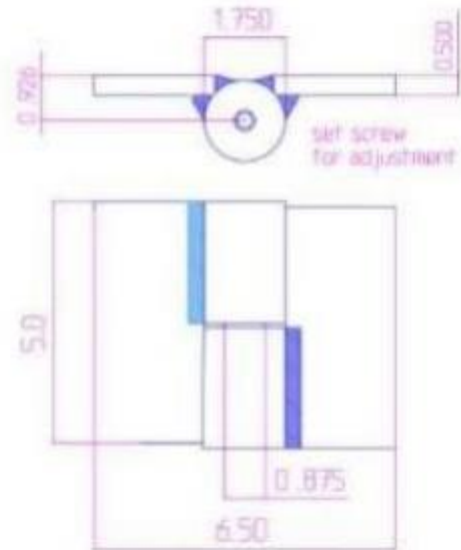

5" x 6 1/2" Stainless Steel Heavy Duty Hinges

Model Number: 2875LH-316

Price: £ 643.95

- Maximum Door Weight: 3,000 LBS
- Maximum Radial Load: 1,220 LBS
- Approx Width: 6 1/2"
- Height: 5"
- Leaf Thickness: 1/2"
- Weight: 7 LBS
- Mount: Weld On
- Material Type: 316L Stainless Steel
- Finish: Plain