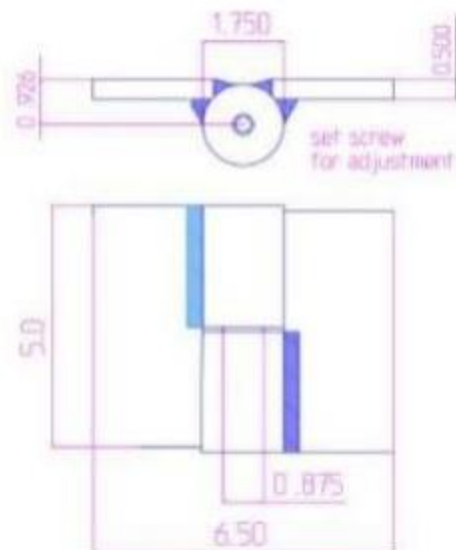

5" x 6 1/2" Stainless Steel Heavy Duty Hinges

Model Number: 2875 LH-316

Price: £ 643.95

- Maximum Door Weight: 3,000 LBS
- Maximum Radial Load: 1,220 LBS
- Approx Width: 6 1/2"
- Height: 5"
- Leaf Thickness: 1/2"
- Weight: 7 LBS
- Mount: Weld On
- Material Type: 316L Stainless Steel
- Finish: Plain